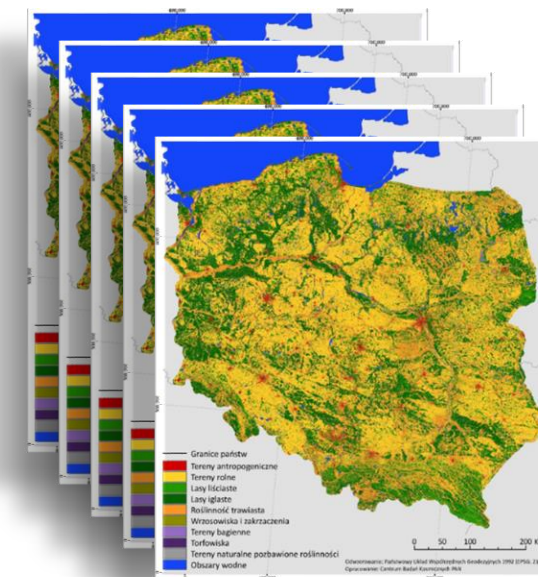

COUNTRY HOT TOPICS

GOFC-GOLD Network: SCERIN / MedRIN

Country: POLAND

Joint Workshop of the GOFC-GOLD SCERIN and MedRIN Networks

CIHEAM conference center, Chania, Greece, July 16 – July 19, 2024

Land Cover Change (LCC) and Extreme Events in the Context of Climate Change

Mediterranean Agronomic Institute of Chania

Region of Crete

Eratosthenes Center of Excellence, Cyprus University of Technology

Aristotle University of Thessaloniki

NASA LCLUC Program

GOFC-GOLD and START, USA

Polish Space Agency POLSA NSIS National Satellite Information System

Figure. INSIS, (Source: Polish Space Agency).

more thematic layers are added every year

Land Cover of POLAND:
2019, 2020, 2021, 2022, 2023