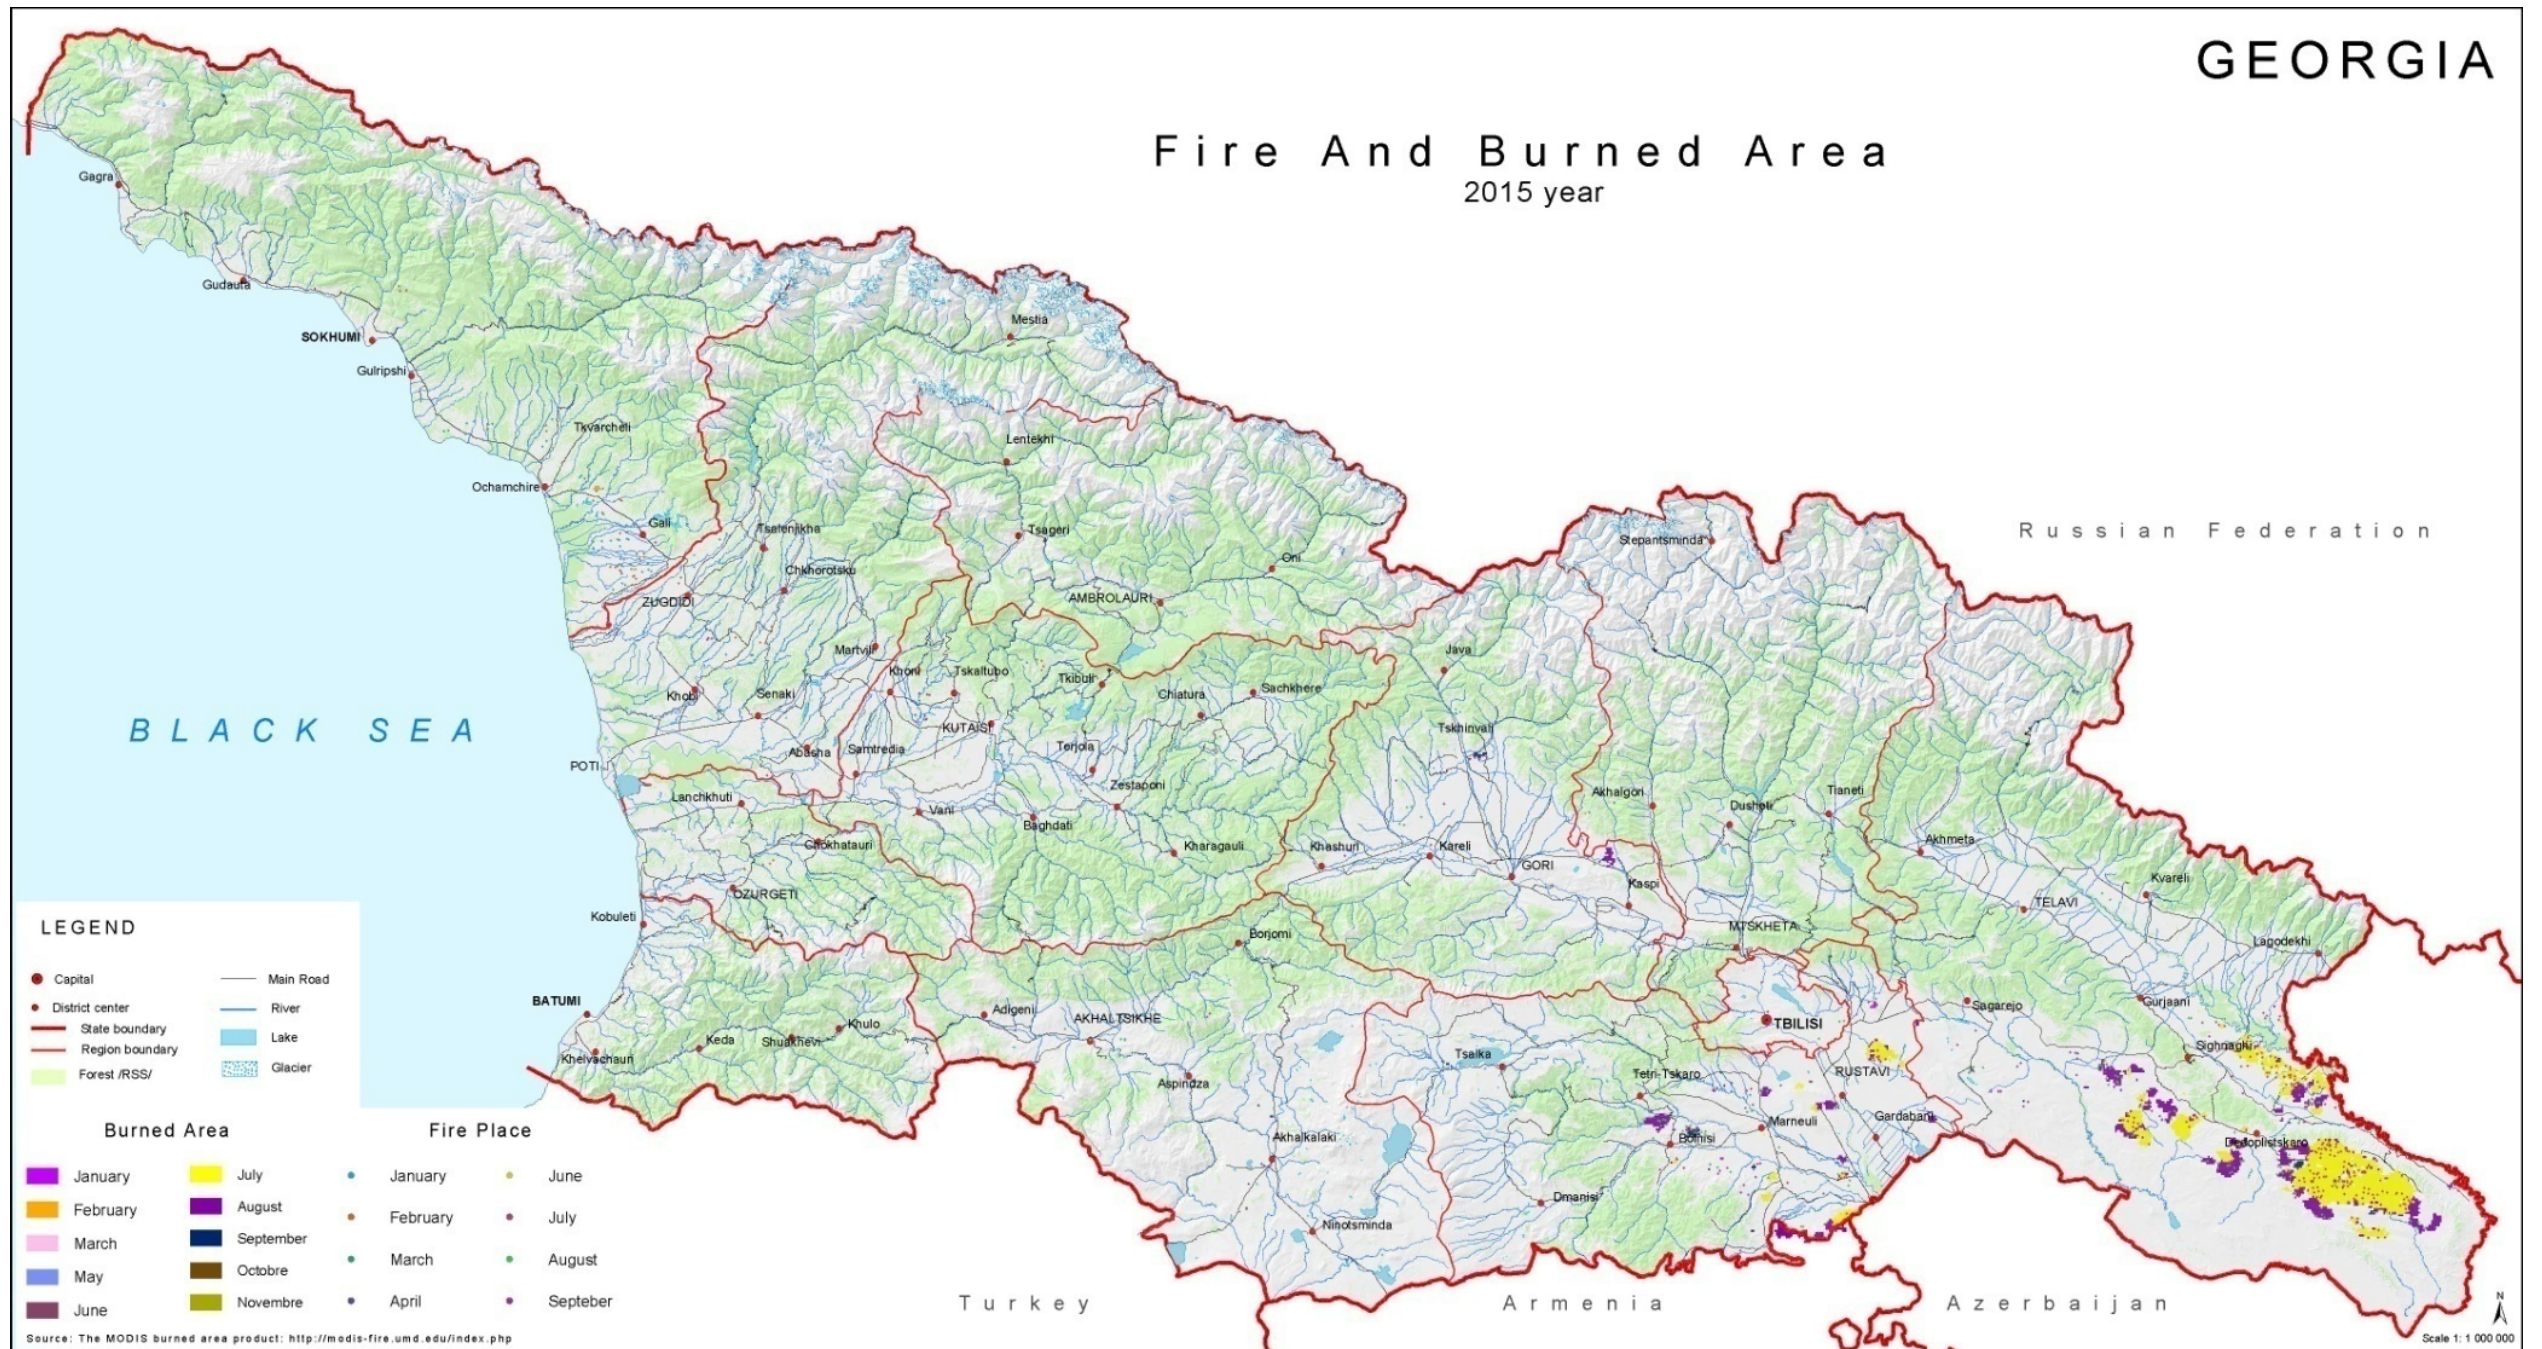

MODIS burned area product

Fire and Burned area

Map Made for GIZ

MODIS burned area product
was downloaded, free of charge,
as Shape-files from the server:

<http://modis-fire.umd.edu/index.php>

Forest and Windbreak Fire

Satellite Images

Forest area:

2851568.38 ha

40 %

GEORGIA