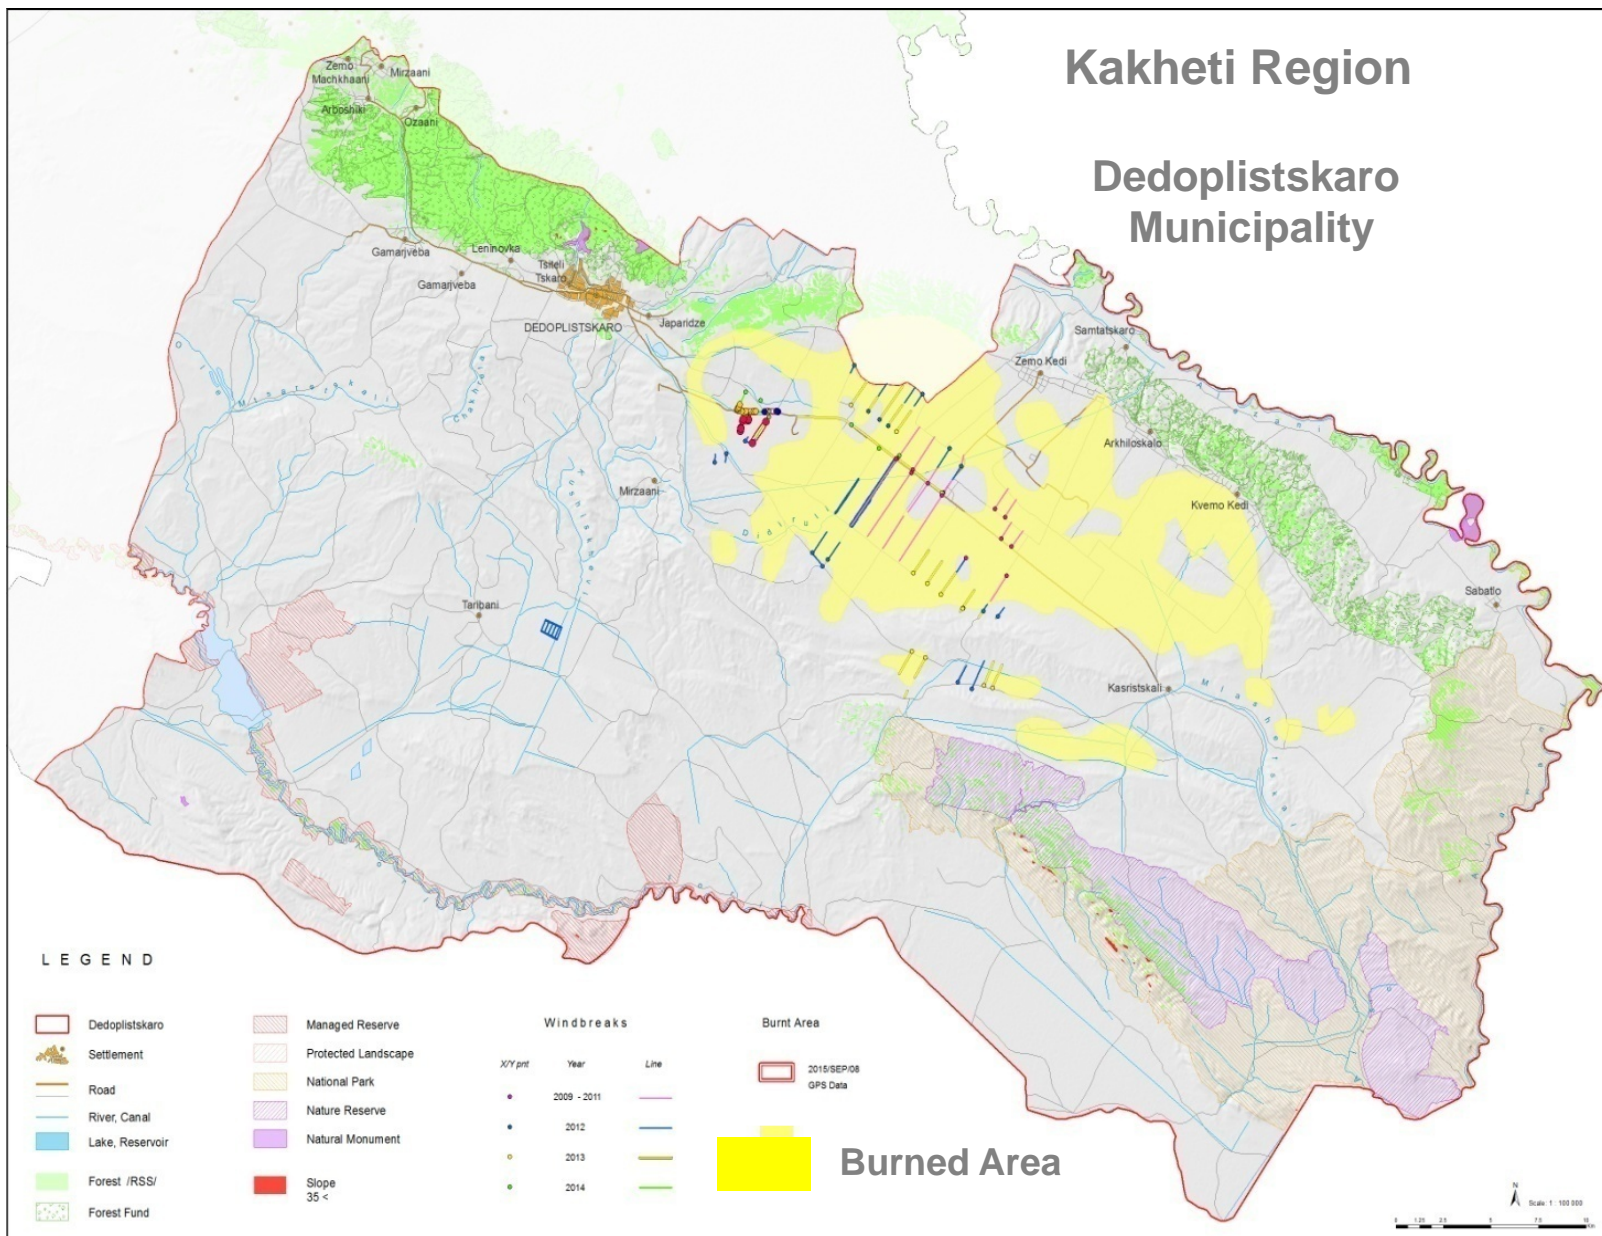

MODIS burned area product

Fire and Burned area

Map Made for GIZ

MODIS burned area product
was downloaded, free of charge,
as Shape-files from the server:

<http://modis-fire.umd.edu/index.php>

Forest and Windbreak Fire

Satellite Images

Forest area:

2851568.38 ha

40 %

GEORGIA