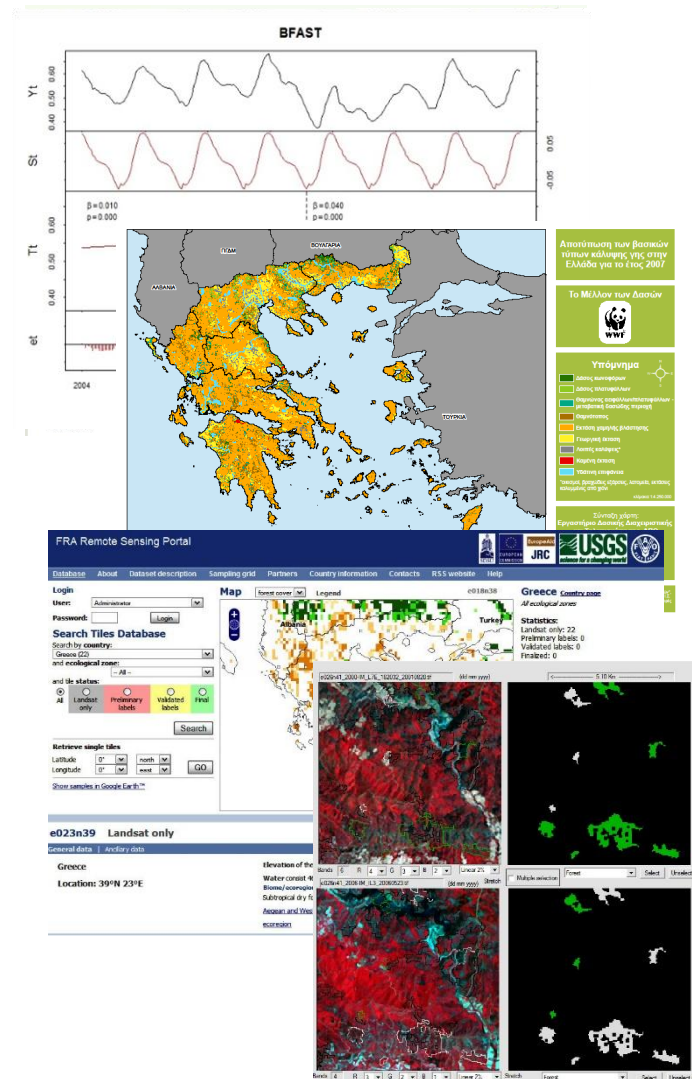

FMRS Contribution to SCERIN

- ❖ Expertise in forest monitoring and forest-related research with EO data
- ❖ Expertise in LULC studies with EO data
- ❖ Field surveys and validation activities (FAO RSS-FRA 2010)
- ❖ Participation in national and international committees and groups (EARSeL-FFSIG, GOFc-GOLD Fire IT, FAO RSS)
- ❖ Members of editorial boards of high impact factor journals (MDPI Remote Sensing)