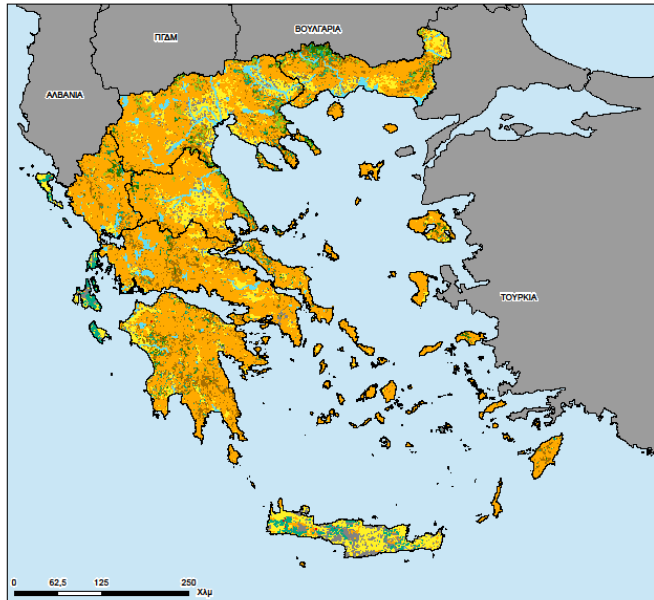

Success stories

Multi-temporal land cover/use mapping of Greece An FMRS - WWF Hellas partnership