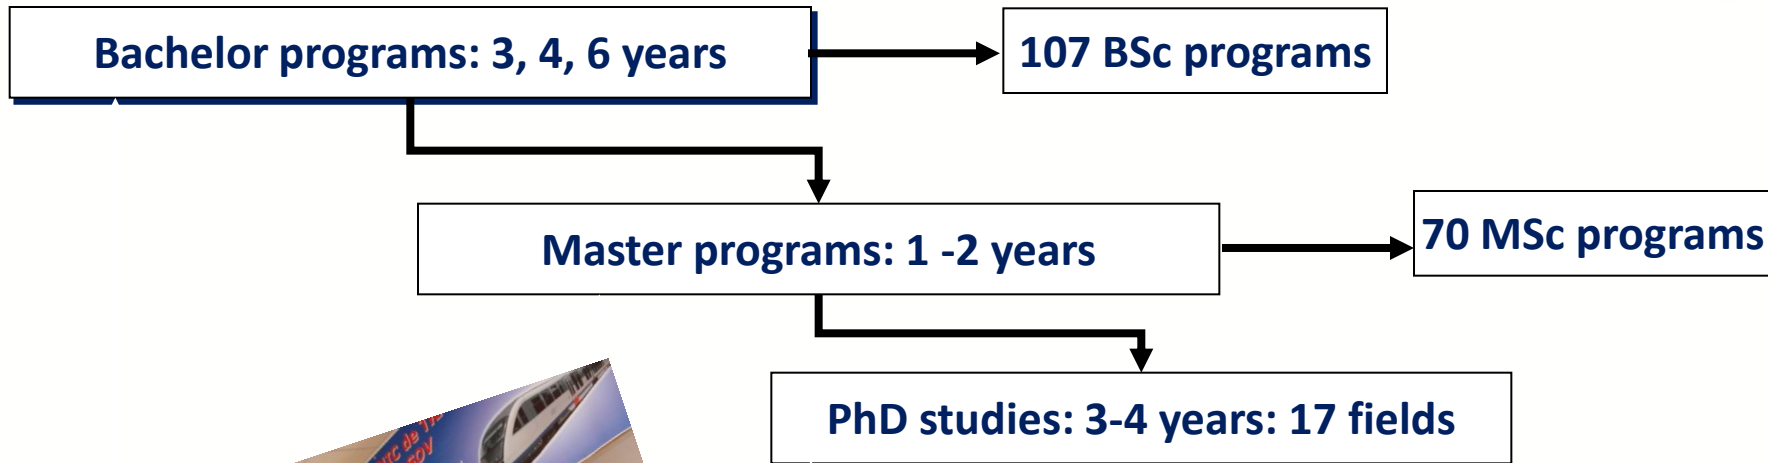

- Capital of Brasov county
- Multi-cultural city established in the XII century
- More than 290,00 inhabitants (MA 400,000)
- The most important tourist city in Romania after the capital (Bucharest)
- 140 km from Bucharest Intl. Airport

UNIVERSITATEA TRANSILVANIA DIN BRASOV

UNIVERSITY

18 faculties

19,124 students (BSc and MSc)

328 full-time and 214 part-time PhD students

1,301 staff members

UNIVERSITATEA TRANSILVANIA DIN BRASOV

UNIVERSITATEA TRANSILVANIA DIN BRASOV

Modern library

- More than 740.000 volumes
- 4 multi-media rooms
- Access to electronic databases

UNIVERSITATEA TRANSILVANIA DIN BRASOV

The largest Research Institute of a Romanian university (developed in 2009-2013)